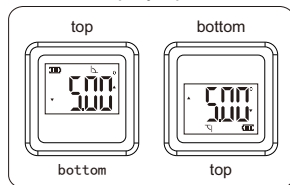

## DIGITAL LEVEL

- ◆ Use as level or protractor
- ◆ Magnetic base
- ◆ The display flips over when the bottom faces up
- ◆ The backlight is on automatically when in use, and automatically off in 30 seconds after use
- ◆ Absolute horizontal reference can save in memory for ever
- ◆ Button: ON/OFF/REF; DATA; %, °; HOLD
- ◆ Built-in bluetooth, Max. transmission distance: 6m
- ◆ Automatic power off in 3 minutes
- ◆ With re-chargeable battery, for 5 hours working

Charging interface

the bottom has 2x1/8" thread mountingholes

unit: mm

use as magnet

Use as level

Charging cable (included)

Display flips

Angle measuring

Slope measuring

Use as protractor

Code	Range	Resolution	Accuracy	Repeatability
731-360-01	4x90°	0.05°	±0.2°	0.1°