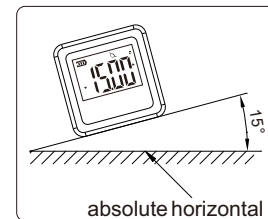

## DIGITAL LEVEL

- ◆ Use as level or protractor
- ◆ Magnetic base
- ◆ The display flips over when the bottom faces up
- ◆ The backlight is on automatically when in use, and automatically off in 30 seconds after use
- ◆ Absolute horizontal reference can save in memory for ever
- ◆ Button: ON/OFF/REF; DATA; %, °; HOLD
- ◆ Built-in bluetooth, Max. transmission distance: 6m
- ◆ Automatic power off in 3 minutes
- ◆ With re-chargeable battery, for 5 hours working

Charging interface

the bottom has 2x1/8" thread mountingholes

unit: mm

use as magnet

Use as level

Charging cable (included)

Display flips

Angle measuring

Slope measuring

Use as protractor

Code	Range	Resolution	Accuracy	Repeatability
731-360-01	4x90°	0.05°	±0.2°	0.1°