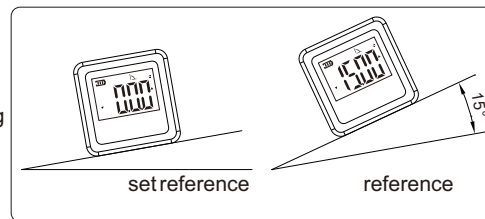

## DIGITAL LEVEL

- ◆ Use as level or protractor
- ◆ Magnetic base
- ◆ The display flips over when the bottom faces up
- ◆ The backlight is on automatically when in use, and automatically off in 30 seconds after use
- ◆ Absolute horizontal reference can save in memory for ever
- ◆ Button: ON/OFF/REF; DATA; %, °; HOLD
- ◆ Built-in bluetooth, Max. transmission distance: 6m
- ◆ Automatic power off in 3 minutes
- ◆ With re-chargeable battery, for 5 hours working

Charging interface

the bottom has 2x1/8" thread mountingholes

unit: mm

use as magnet

Use as level

Charging cable (included)

Display flips

Angle measuring

Slope measuring

Use as protractor

Code	Range	Resolution	Accuracy	Repeatability
731-360-01	4x90°	0.05°	±0.2°	0.1°