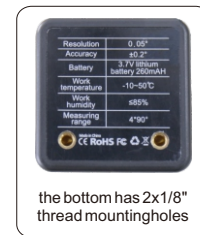

## DIGITAL LEVEL

- ◆ Use as level or protractor
- ◆ Magnetic base
- ◆ The display flips over when the bottom faces up
- ◆ The backlight is on automatically when in use, and automatically off in 30 seconds after use
- ◆ Absolute horizontal reference can save in memory for ever
- ◆ Button: ON/OFF/REF; DATA; %, °; HOLD
- ◆ Built-in bluetooth, Max. transmission distance: 6m
- ◆ Automatic power off in 3 minutes
- ◆ With re-chargeable battery, for 5 hours working

Charging interface

the bottom has 2x1/8" thread mountingholes

unit: mm

use as magnet

Use as level

Charging cable (included)

Display flips

Angle measuring