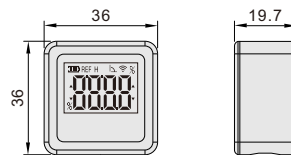

## DIGITAL LEVEL

- ◆ Use as level or protractor
- ◆ Magnetic base
- ◆ The display flips over when the bottom faces up
- ◆ The backlight is on automatically when in use, and automatically off in 30 seconds after use
- ◆ Absolute horizontal reference can save in memory for ever
- ◆ Button: ON/OFF/REF; DATA; %, °; HOLD
- ◆ Built-in bluetooth, Max. transmission distance: 6m
- ◆ Automatic power off in 3 minutes
- ◆ With re-chargeable battery, for 5 hours working

Charging interface

the bottom has 2x1/8" thread mountingholes

unit: mm

use as magnet

Use as level

Charging cable (included)

Display flips

Angle measuring

Slope measuring

Use as protractor

Code	Range	Resolution	Accuracy	Repeatability
731-360-01	4x90°	0.05°	±0.2°	0.1°