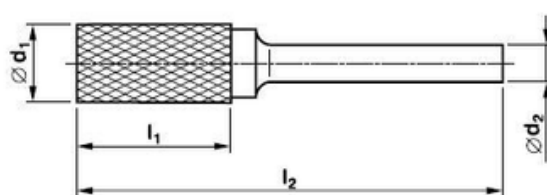

Objednávka nad 1000,- Kč bez DPH

111-006-12W

Typ „A“

označení-kód	rozměry (mm)				VERZE STANDARD		VERZE GOLD	
	d1	d2	l1	l2	běžná cena bez DPH	akční cena bez DPH	běžná cena bez DPH	akční cena bez DPH
A0313	3,0	3,0	13,0	38,0	110 Kč	88 Kč	-	-
A0613	6,0	3,0	13,0	58,0	152 Kč	122 Kč	-	-
A0616	6,0	6,0	16,0	61,0	167 Kč	134 Kč	200 Kč	160 Kč
A0820	8,0	6,0	20,0	65,0	201 Kč	161 Kč	240 Kč	192 Kč
A1020	10,0	6,0	20,0	65,0	239 Kč	191 Kč	287 Kč	230 Kč
A1225	12,0	6,0	25,0	70,0	325 Kč	260 Kč	390 Kč	312 Kč
A1425	14,0	6,0	25,0	70,0	377 Kč	302 Kč	-	-
A1625	16,0	6,0	25,0	70,0	430 Kč	344 Kč	516 Kč	413 Kč

Typ „B“

označení-kód	rozměry (mm)				VERZE STANDARD		VERZE GOLD	
	d1	d2	l1	l2	běžná cena bez DPH	akční cena bez DPH	běžná cena bez DPH	akční cena bez DPH
B0313	3,0	3,0	13,0	38,0	110 Kč	88 Kč	-	-
B0613	6,0	3,0	13,0	58,0	167 Kč	134 Kč	-	-
B0616	6,0	6,0	16,0	61,0	182 Kč	146 Kč	-	-
B0820	8,0	6,0	20,0	65,0	215 Kč	172 Kč	258 Kč	206 Kč
B1020	10,0	6,0	20,0	65,0	253 Kč	202 Kč	304 Kč	243 Kč
B1225	12,0	6,0	25,0	70,0	344 Kč	275 Kč	413 Kč	330 Kč
B1425	14,0	6,0	25,0	70,0	414 Kč	331 Kč	-	-
B1625	16,0	6,0	25,0	70,0	445 Kč	356 Kč	534 Kč	427 Kč

Typ „C”

označení-kód	rozměry (mm)				VERZE STANDARD		VERZE GOLD	
	d1	d2	l1	l2	běžná cena bez DPH	akční cena bez DPH	běžná cena bez DPH	akční cena bez DPH
C0313	3,0	3,0	13,0	38,0	110 Kč	88 Kč	132 Kč	98 Kč
C0613	6,0	3,0	13,0	58,0	172 Kč	138 Kč	-	-
C0616	6,0	6,0	16,0	61,0	186 Kč	149 Kč	223 Kč	178 Kč
C0820	8,0	6,0	20,0	65,0	225 Kč	180 Kč	270 Kč	216 Kč
C1020	10,0	6,0	20,0	65,0	263 Kč	210 Kč	316 Kč	253 Kč
C1225	12,0	6,0	25,0	70,0	359 Kč	287 Kč	431 Kč	345 Kč
C1425	14,0	6,0	25,0	70,0	414 Kč	331 Kč	-	-
C1625	16,0	6,0	25,0	70,0	454 Kč	363 Kč	545 Kč	436 Kč