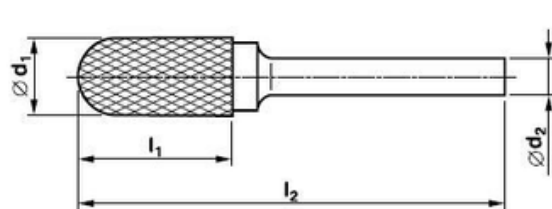

Objednávka nad 1000,- Kč bez DPH

111-006-12W

Typ „A“

označení-kód	rozměry (mm)				VERZE STANDARD		VERZE GOLD	
	d1	d2	l1	l2	běžná cena bez DPH	akční cena bez DPH	běžná cena bez DPH	akční cena bez DPH
A0313	3,0	3,0	13,0	38,0	110 Kč	88 Kč	-	-
A0613	6,0	3,0	13,0	58,0	152 Kč	122 Kč	-	-
A0616	6,0	6,0	16,0	61,0	167 Kč	134 Kč	200 Kč	160 Kč
A0820	8,0	6,0	20,0	65,0	201 Kč	161 Kč	240 Kč	192 Kč
A1020	10,0	6,0	20,0	65,0	239 Kč	191 Kč	287 Kč	230 Kč
A1225	12,0	6,0	25,0	70,0	325 Kč	260 Kč	390 Kč	312 Kč
A1425	14,0	6,0	25,0	70,0	377 Kč	302 Kč	-	-
A1625	16,0	6,0	25,0	70,0	430 Kč	344 Kč	516 Kč	413 Kč

Typ „B“

označení-kód	rozměry (mm)				VERZE STANDARD		VERZE GOLD	
	d1	d2	l1	l2	běžná cena bez DPH	akční cena bez DPH	běžná cena bez DPH	akční cena bez DPH
B0313	3,0	3,0	13,0	38,0	110 Kč	88 Kč	-	-
B0613	6,0	3,0	13,0	58,0	167 Kč	134 Kč	-	-
B0616	6,0	6,0	16,0	61,0	182 Kč	146 Kč	-	-
B0820	8,0	6,0	20,0	65,0	215 Kč	172 Kč	258 Kč	206 Kč
B1020	10,0	6,0	20,0	65,0	253 Kč	202 Kč	304 Kč	243 Kč
B1225	12,0	6,0	25,0	70,0	344 Kč	275 Kč	413 Kč	330 Kč
B1425	14,0	6,0	25,0	70,0	414 Kč	331 Kč	-	-
B1625	16,0	6,0	25,0	70,0	445 Kč	356 Kč	534 Kč	427 Kč

Typ „C”

označení-kód	rozměry (mm)				VERZE STANDARD		VERZE GOLD	
	d1	d2	l1	l2	běžná cena bez DPH	akční cena bez DPH	běžná cena bez DPH	akční cena bez DPH
C0313	3,0	3,0	13,0	38,0	110 Kč	88 Kč	132 Kč	98 Kč
C0613	6,0	3,0	13,0	58,0	172 Kč	138 Kč	-	-
C0616	6,0	6,0	16,0	61,0	186 Kč	149 Kč	223 Kč	178 Kč
C0820	8,0	6,0	20,0	65,0	225 Kč	180 Kč	270 Kč	216 Kč
C1020	10,0	6,0	20,0	65,0	263 Kč	210 Kč	316 Kč	253 Kč
C1225	12,0	6,0	25,0	70,0	359 Kč	287 Kč	431 Kč	345 Kč
C1425	14,0	6,0	25,0	70,0	414 Kč	331 Kč	-	-
C1625	16,0	6,0	25,0	70,0	454 Kč	363 Kč	545 Kč	436 Kč