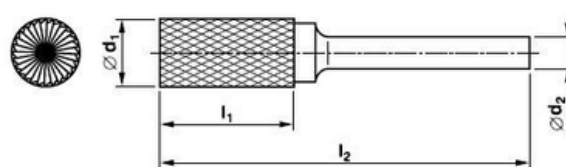

Objednávka nad 1000,- Kč bez DPH

111-006-12W

Typ „A“

označení-kód	rozměry (mm)				VERZE STANDARD		VERZE GOLD	
	d1	d2	l1	l2	běžná cena bez DPH	akční cena bez DPH	běžná cena bez DPH	akční cena bez DPH
A0313	3,0	3,0	13,0	38,0	110 Kč	88 Kč	-	-
A0613	6,0	3,0	13,0	58,0	152 Kč	122 Kč	-	-
A0616	6,0	6,0	16,0	61,0	167 Kč	134 Kč	200 Kč	160 Kč
A0820	8,0	6,0	20,0	65,0	201 Kč	161 Kč	240 Kč	192 Kč
A1020	10,0	6,0	20,0	65,0	239 Kč	191 Kč	287 Kč	230 Kč
A1225	12,0	6,0	25,0	70,0	325 Kč	260 Kč	390 Kč	312 Kč
A1425	14,0	6,0	25,0	70,0	377 Kč	302 Kč	-	-
A1625	16,0	6,0	25,0	70,0	430 Kč	344 Kč	516 Kč	413 Kč

Typ „B“

označení-kód	rozměry (mm)				VERZE STANDARD		VERZE GOLD	
	d1	d2	l1	l2	běžná cena bez DPH	akční cena bez DPH	běžná cena bez DPH	akční cena bez DPH
B0313	3,0	3,0	13,0	38,0	110 Kč	88 Kč	-	-
B0613	6,0	3,0	13,0	58,0	167 Kč	134 Kč	-	-
B0616	6,0	6,0	16,0	61,0	182 Kč	146 Kč	-	-
B0820	8,0	6,0	20,0	65,0	215 Kč	172 Kč	258 Kč	206 Kč
B1020	10,0	6,0	20,0	65,0	253 Kč	202 Kč	304 Kč	243 Kč
B1225	12,0	6,0	25,0	70,0	344 Kč	275 Kč	413 Kč	330 Kč
B1425	14,0	6,0	25,0	70,0	414 Kč	331 Kč	-	-
B1625	16,0	6,0	25,0	70,0	445 Kč	356 Kč	534 Kč	427 Kč

Typ „C”

označení-kód	rozměry (mm)				VERZE STANDARD		VERZE GOLD	
	d1	d2	l1	l2	běžná cena bez DPH	akční cena bez DPH	běžná cena bez DPH	akční cena bez DPH
C0313	3,0	3,0	13,0	38,0	110 Kč	88 Kč	132 Kč	98 Kč
C0613	6,0	3,0	13,0	58,0	172 Kč	138 Kč	-	-
C0616	6,0	6,0	16,0	61,0	186 Kč	149 Kč	223 Kč	178 Kč
C0820	8,0	6,0	20,0	65,0	225 Kč	180 Kč	270 Kč	216 Kč
C1020	10,0	6,0	20,0	65,0	263 Kč	210 Kč	316 Kč	253 Kč
C1225	12,0	6,0	25,0	70,0	359 Kč	287 Kč	431 Kč	345 Kč
C1425	14,0	6,0	25,0	70,0	414 Kč	331 Kč	-	-
C1625	16,0	6,0	25,0	70,0	454 Kč	363 Kč	545 Kč	436 Kč