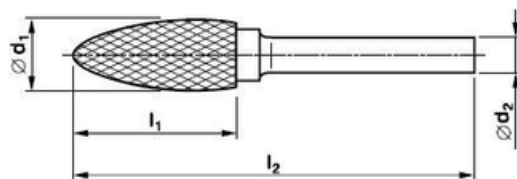

Typ „E”

označení-kód	rozměry (mm)				VERZE STANDARD		VERZE GOLD	
	d1	d2	l1	l2	běžná cena bez DPH	akční cena bez DPH	běžná cena bez DPH	akční cena bez DPH
E0306	3,0	3,0	6,0	38,0	86 Kč	69 Kč	-	-
E0610	6,0	3,0	10,0	58,0	172 Kč	138 Kč	-	-
E0618	6,0	6,0	18,0	63,0	186 Kč	149 Kč	-	-
E0813	8,0	6,0	13,0	63,0	210 Kč	168 Kč	-	-
E1016	10,0	6,0	16,0	65,0	234 Kč	187 Kč	-	-
E1220	12,0	6,0	20,0	70,0	311 Kč	249 Kč	373 Kč	289 Kč
E1625	16,0	6,0	25,0	71,0	425 Kč	340 Kč	-	-

Typ „F“

označení-kód	rozměry (mm)				VERZE STANDARD		VERZE GOLD	
	d1	d2	l1	l2	běžná cena bez DPH	akční cena bez DPH	běžná cena bez DPH	akční cena bez DPH
F0313	3,0	3,0	13,0	38,0	101 Kč	81 Kč	121 Kč	98 Kč
F0613	6,0	3,0	13,0	58,0	185 Kč	148 Kč	222 Kč	178 Kč
F0618	6,0	6,0	18,0	63,0	189 Kč	151 Kč	-	-
F0820	8,0	6,0	18,0	63,0	225 Kč	180 Kč	-	-
F1020	10,0	6,0	20,0	65,0	263 Kč	214 Kč	-	-
F1225	12,0	6,0	25,0	70,0	311 Kč	249 Kč	373 Kč	289 Kč

Typ „G“

označení-kód	rozměry (mm)				VERZE STANDARD		VERZE GOLD	
	d1	d2	l1	l2	běžná cena bez DPH	akční cena bez DPH	běžná cena bez DPH	akční cena bez DPH
G0313	3,0	3,0	13,0	38,0	86 Kč	69 Kč	-	-
G0613	6,0	3,0	13,0	58,0	172 Kč	138 Kč	-	-
G0618	6,0	6,0	18,0	63,0	186 Kč	149 Kč	-	-
G0820	8,0	6,0	18,0	63,0	210 Kč	168 Kč	-	-
G1020	10,0	6,0	20,0	65,0	234 Kč	187 Kč	281 Kč	225 Kč
G1225	12,0	6,0	25,0	70,0	311 Kč	249 Kč	373 Kč	298 Kč
G1625	16,0	6,0	26,0	71,0	416 Kč	333 Kč	-	-

Typ „H“

označení-kód	rozměry (mm)				VERZE STANDARD		VERZE GOLD	
	d1	d2	l1	l2	běžná cena bez DPH	akční cena bez DPH	běžná cena bez DPH	akční cena bez DPH
H0307	3,0	3,0	7,0	38,0	97 Kč	78 Kč	-	-
H0613	6,0	3,0	13,0	55,0	155 Kč	155 Kč	-	-
H0618	6,0	6,0	18,0	63,0	168 Kč	168 Kč	-	-
H0820	8,0	6,0	20,0	65,0	191 Kč	191 Kč	-	-
H1025	10,0	6,0	25,0	70,0	230 Kč	230 Kč	-	-
H1232	12,0	6,0	32,0	77,0	298 Kč	298 Kč	448 Kč	358 Kč
H1636	16,0	6,0	36,0	81,0	378 Kč	378 Kč	-	-