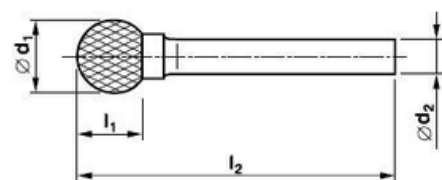

Typ „B“

označení-kód	rozměry (mm)				VERZE STANDARD		VERZE GOLD	
	d1	d2	l1	l2	běžná cena bez DPH	akční cena bez DPH	běžná cena bez DPH	akční cena bez DPH
B0313	3,0	3,0	13,0	38,0	110 Kč	88 Kč	-	-
B0613	6,0	3,0	13,0	58,0	167 Kč	134 Kč	-	-
B0616	6,0	6,0	16,0	61,0	182 Kč	146 Kč	-	-
B0820	8,0	6,0	20,0	65,0	215 Kč	172 Kč	258 Kč	206 Kč
B1020	10,0	6,0	20,0	65,0	253 Kč	202 Kč	304 Kč	243 Kč
B1225	12,0	6,0	25,0	70,0	344 Kč	275 Kč	413 Kč	330 Kč
B1425	14,0	6,0	25,0	70,0	414 Kč	331 Kč	-	-
B1625	16,0	6,0	25,0	70,0	445 Kč	356 Kč	534 Kč	427 Kč

Typ „C”

označení-kód	rozměry (mm)				VERZE STANDARD		VERZE GOLD	
	d1	d2	l1	l2	běžná cena bez DPH	akční cena bez DPH	běžná cena bez DPH	akční cena bez DPH
C0313	3,0	3,0	13,0	38,0	110 Kč	88 Kč	132 Kč	98 Kč
C0613	6,0	3,0	13,0	58,0	172 Kč	138 Kč	-	-
C0616	6,0	6,0	16,0	61,0	186 Kč	149 Kč	223 Kč	178 Kč
C0820	8,0	6,0	20,0	65,0	225 Kč	180 Kč	270 Kč	216 Kč
C1020	10,0	6,0	20,0	65,0	263 Kč	210 Kč	316 Kč	253 Kč
C1225	12,0	6,0	25,0	70,0	359 Kč	287 Kč	431 Kč	345 Kč
C1425	14,0	6,0	25,0	70,0	414 Kč	331 Kč	-	-
C1625	16,0	6,0	25,0	70,0	454 Kč	363 Kč	545 Kč	436 Kč

Typ „D”

označení-kód	rozměry (mm)				VERZE STANDARD		VERZE GOLD	
	d1	d2	l1	l2	běžná cena bez DPH	akční cena bez DPH	běžná cena bez DPH	akční cena bez DPH
D0303	3,0	3,0	2,7	38,0	110 Kč	88 Kč	132 Kč	106 Kč
D0606	6,0	3,0	5,6	48,6	172 Kč	138 Kč	206 Kč	165 Kč
D0605	6,0	6,0	5,4	50,4	186 Kč	149 Kč	-	-
D0807	8,0	6,0	7,2	52,2	199 Kč	159 Kč	239 Kč	191 Kč
D1009	10,0	6,0	9,0	54,0	234 Kč	187 Kč	281 Kč	225 Kč
D1210	12,0	6,0	10,8	55,8	277 Kč	222 Kč	332 Kč	266 Kč
D1412	14,0	6,0	12,0	57,0	325 Kč	260 Kč	-	-
D1614	16,0	6,0	14,4	59,4	359 Kč	287 Kč	431 Kč	345 Kč