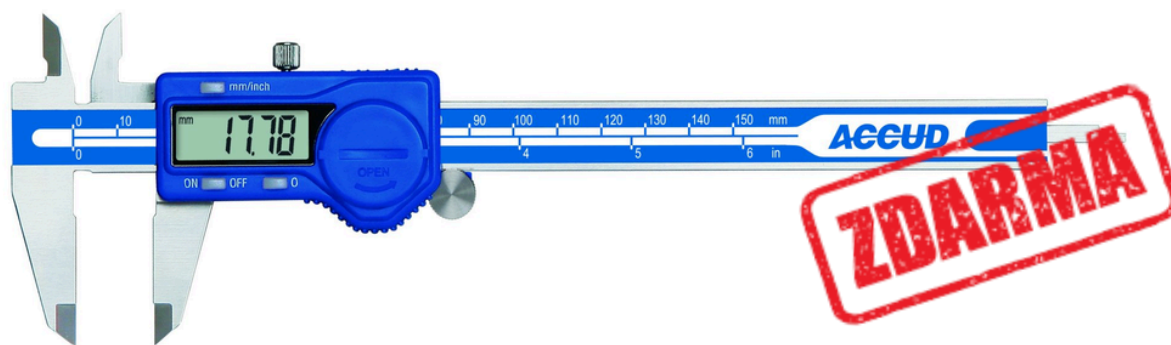

Objednávka nad 1000,- Kč bez DPH

111-006-12W

Typ „A“

označení-kód	rozměry (mm)				VERZE STANDARD		VERZE GOLD	
	d1	d2	l1	l2	běžná cena bez DPH	akční cena bez DPH	běžná cena bez DPH	akční cena bez DPH
A0313	3,0	3,0	13,0	38,0	110 Kč	88 Kč	-	-
A0613	6,0	3,0	13,0	58,0	152 Kč	122 Kč	-	-
A0616	6,0	6,0	16,0	61,0	167 Kč	134 Kč	200 Kč	160 Kč
A0820	8,0	6,0	20,0	65,0	201 Kč	161 Kč	240 Kč	192 Kč
A1020	10,0	6,0	20,0	65,0	239 Kč	191 Kč	287 Kč	230 Kč
A1225	12,0	6,0	25,0	70,0	325 Kč	260 Kč	390 Kč	312 Kč
A1425	14,0	6,0	25,0	70,0	377 Kč	302 Kč	-	-
A1625	16,0	6,0	25,0	70,0	430 Kč	344 Kč	516 Kč	413 Kč