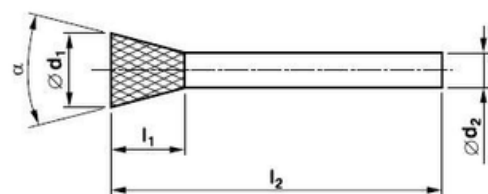

Typ „N“

označení-kód	rozměry (mm)				VERZE STANDARD		VERZE GOLD	
	d1	d2	l1	l2	běžná cena bez DPH	akční cena bez DPH	běžná cena bez DPH	akční cena bez DPH
N0304	3,0	3,0	4,0	38,0	86-Kč	69 Kč	-	-
N0607/3	6,0	3,0	7,0	58,0	163-Kč	130 Kč	-	-
N0607	6,0	6,0	7,0	62,0	177-Kč	142 Kč	196-Kč	157 Kč
N0810	8,0	6,0	10,0	63,0	196-Kč	157 Kč	-	-
N1011	10,0	6,0	11,0	65,0	225-Kč	180 Kč	-	-
N1213	12,0	6,0	13,0	70,0	296-Kč	237 Kč	-	-
N1413	14,0	6,0	13,0	70,0	359-Kč	287 Kč	-	-
N1616	16,0	6,0	16,0	70,0	380-Kč	304 Kč	-	-