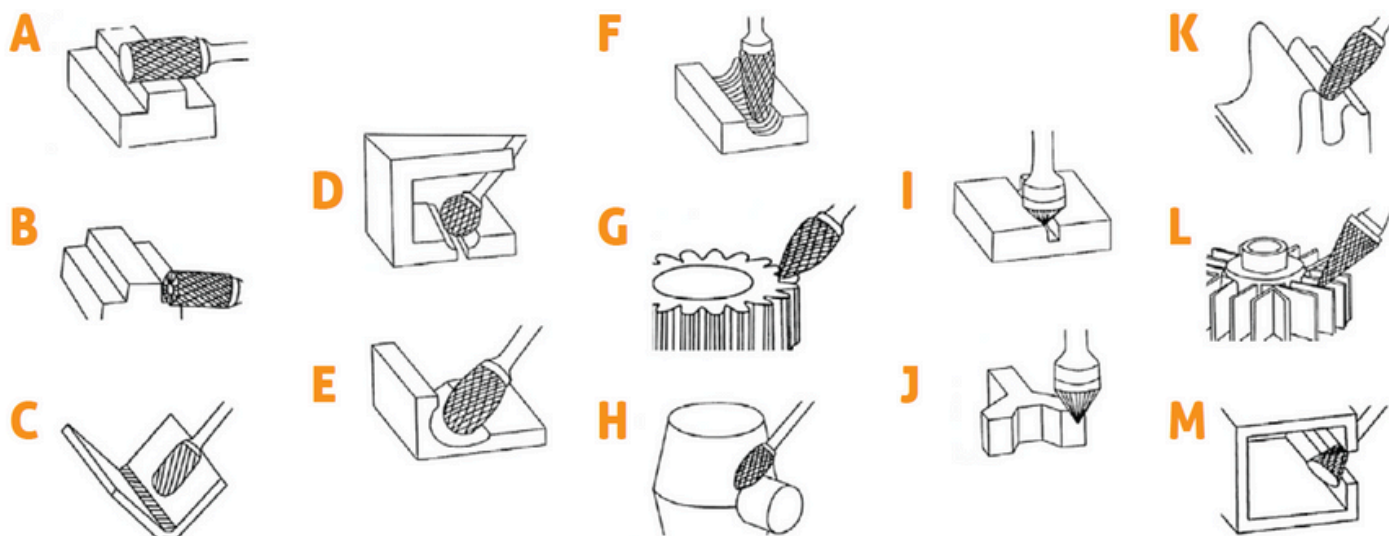

TECHNICKÉ FRÉZY

Akce platí od 1.7. do 31.7.2025

Tvary tvrdokovových technických fréz FORM TECH

Provedení s a bez povlaku / řezné podmínky