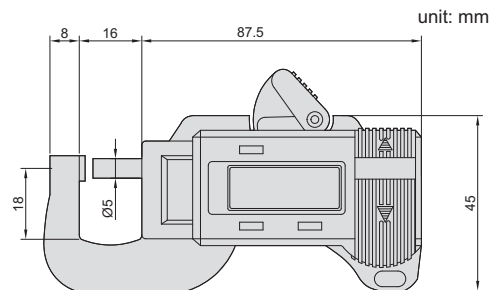

432

DIGITAL SNAP GAUGE

◆ Buttons: on/off, zero, mm/inch

Code	Range	Resolution	Accuracy
432-012-11	0-12.7mm/0-0.5"	0.01mm/0.0005"	±0.03mm