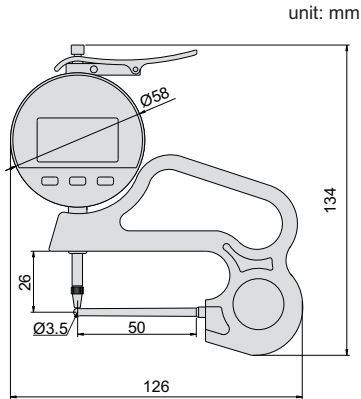

463

DIGITAL TUBE THICKNESS GAUGE

- ◆ Buttons: on/off, zero, mm/inch, ABS
- ◆ Automatic power off
- ◆ Data output(cable code:200-03 or 200-04)

AEEUD

Code	Range	Resolution	Accuracy
463-010-11	0-10mm/0-0.4"	0.01mm/0.0005"	±0.02mm