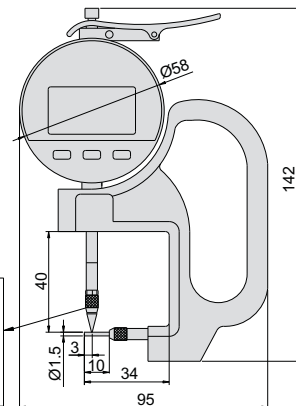

## DIGITAL TUBE THICKNESS GAUGE

- ◆ Buttons: on/off, zero, mm/inch, ABS
- ◆ Automatic power off
- ◆ Data output(cable code:200-03 or 200-04)

unit: mm

Code	Range	Resolution	Accuracy
462-010-11	0-10mm/0-0.4"	0.01mm/0.0005"	±0.02mm