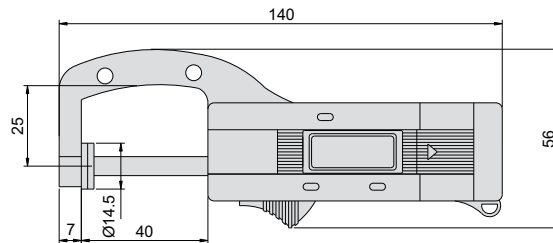

## DIGITAL SNAP GAUGE

- ◆ Buttons: on/off, zero, mm/inch
- ◆ Automatic power on/off

unit: mm

Code	Range	Resolution	Accuracy
434-001-11	0-25mm/0-1"	0.01mm/0.0005"	±0.03mm

AEEUD