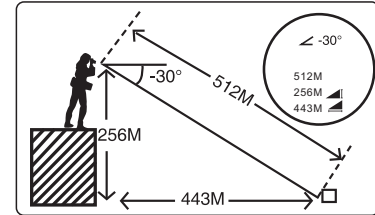

## LASER DISTANCE METER

- ◆ IP54 protection
- ◆ Can measure distance, angle and speed
- ◆ Power off automatically

Distance, angle measurement

Speed measurement

### SPECIFICATION

Measuring range	3m-1500m
Magnification	8X
View field	7°
Distance measuring accuracy	±1m
Speed measuring accuracy	±5km/h
Power supply	Rechargeable battery(for 30000 times)
Laser	635nm<1mW
Dimension	104×77×41 mm
Weight	197g