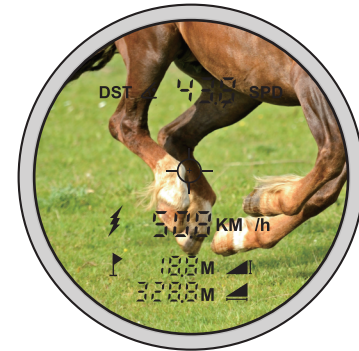

## LASER DISTANCE METER

- ◆ IP54 protection
- ◆ Can measure distance, angle and speed
- ◆ Power off automatically

Distance, angle measurement

Speed measurement

### SPECIFICATION

Measuring range	3m-1500m
Magnification	8X
View field	7°
Distance measuring accuracy	±1m
Speed measuring accuracy	±5km/h
Power supply	Rechargeable battery(for 30000 times)
Laser	635nm<1mW
Dimension	104×77×41 mm
Weight	197g