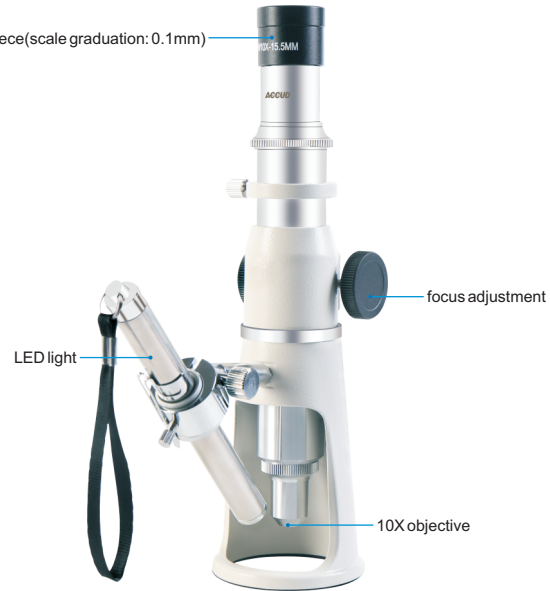

10X eyepiece(scale graduation: 0.1mm)

### SPECIFICATION

<b>Total magnification</b>	100X
<b>Eyepiece</b>	10X
<b>Objective(achromatic)</b>	10X
<b>Working distance</b>	7mm
<b>Focus range</b>	30mm
<b>Viewing field</b>	Ø1.8mm
<b>Graduation</b>	0.01mm
<b>Illumination</b>	LED light
<b>Diameter of base</b>	Ø63mm
<b>Height</b>	210mm
<b>Weight</b>	650g

### INCLUDED ACCESSORIES

<b>Main unit</b>	1pc
<b>Pen light</b>	1pc
<b>Battery (AAA)</b>	2pcs