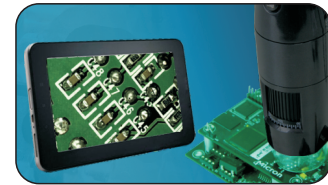

WIFI200

DIGITAL WIFI MICROSCOPE

Magnification: 10X-200X

Pixel: 2M

Interface: USB2.0 or WiFi

Snap pictures and record videos

8 pcs adjustable LED lights

With measuring software and calibration rule

It can connected to smart phone, Ipad or computer via WIFI

Optional Stand

Universal Stand (MS36B)

Magnification, View Field and Focus Relationship

Magnification	Focus	View field
50X	21mm	9.5x7.1mm
100X	13mm	4.8x3.6mm
150X	16mm	3.2x2.4mm
200X	19mm	2.4x1.8mm