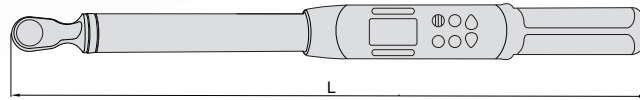

- ◆ Clockwise or anti-clockwise operation
- ◆ Unit: N.m, in.lb, ft.lb, kg.cm
- ◆ Peak or real-time working mode
- ◆ Automatic power off
- ◆ With calibration certificate

TW20

unit: mm

SPECIFICATION

Code	TW12	TW20	TW30	TW135	TW200	TW340	TW550	TW850	TW1500	TW2000
Range(N.m)	2.4 ~ 12	4 ~ 20	6 ~ 30	27 ~ 135	40 ~ 200	68 ~ 340	110 ~ 550	170 ~ 850	300 ~ 1500	400 ~ 2000
Resolution	0.01N.m	0.01N.m	0.1N.m	0.1N.m	1N.m	1N.m	1N.m	1N.m	1N.m	1N.m
Accuracy	Clockwise	±3%	±3%	±2%	±2%	±2%	±2%	±2.5%	±2.5%	±2.5%
	Anti-clockwise	±4%	±4%	±3%	±3%	±3%	±3%	±3.5%	±3.5%	±3.5%
Size of square drive	1/4"	1/4"	1/4"	3/8"	1/2"	1/2"	3/4"	3/4"	1"	1"
Length(L)	390mm	390mm	390mm	415mm	530mm	650mm	950mm	1220mm	1800mm	1800mm
Weight	900g	900g	900g	950g	1400g	1800g	3400g	4400g	13kg	14kg
Power	2xAA batteries									