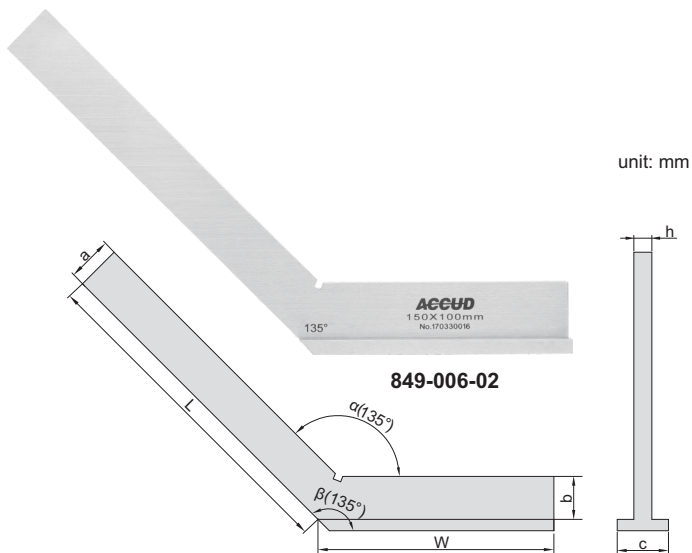

- ◆ Made of hardened stainless steel

Code	Size(LxW)	Accuracy		a	b	c	h
		Inside(α)	Outside(β)				
849-005-02	120x80mm	31 μ m	33 μ m	20	20	20	5
849-006-02	150x100mm	34 μ m	36 μ m	20	20	20	5
849-008-02	200x130mm	39 μ m	41 μ m	30	30	30	7