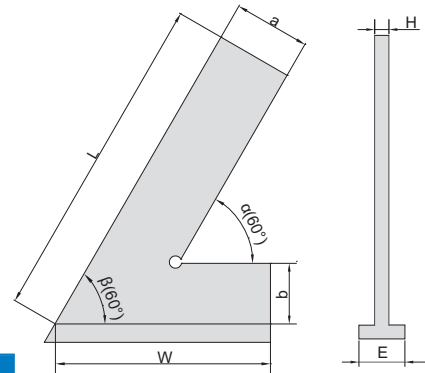

- ◆ Made of hardened stainless steel

**857-006-02**

unit: mm

**PROTRACTOR**

Code	Size(LxW)	Accuracy		a	b	H	E
		Inside( $\alpha$ )	Outside( $\beta$ )				
<b>857-005-02</b>	120x80mm	30 $\mu$ m	33 $\mu$ m	20	20	5	20
<b>857-006-02</b>	150x100mm	33 $\mu$ m	36 $\mu$ m	20	20	5	20
<b>857-008-02</b>	200x130mm	37 $\mu$ m	41 $\mu$ m	25	25	5	25