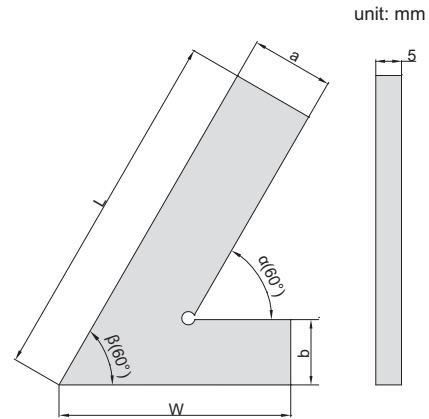

SERIES 847

60° SQUARE

- ◆ Made of hardened stainless steel

847-006-02

Code	Size(LxW)	Accuracy		a	b
		Inside(α)	Outside(β)		
847-004-02	100x70mm	28 μ m	30 μ m	20	20
847-005-02	120x80mm	30 μ m	32 μ m	20	20
847-006-02	150x100mm	32 μ m	35 μ m	20	20
847-008-02	200x130mm	37 μ m	40 μ m	25	25