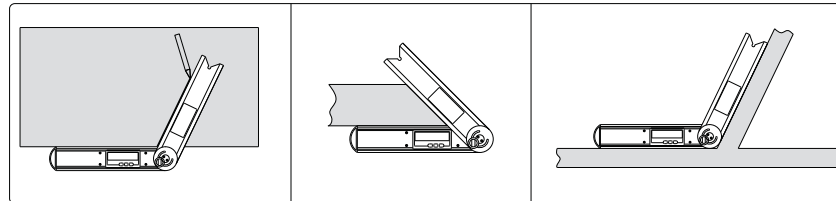

726**DIGITAL PROTRACTOR**

- ◆ Buttons: ON/OFF, HOLD, ZERO, ABS
- ◆ Measuring ranges can be set $0^{\circ}\sim 225^{\circ}$, $-225^{\circ}\sim 0^{\circ}$, $-45^{\circ}\sim 180^{\circ}$, $-180^{\circ}\sim -45^{\circ}$
- ◆ Remove the locking screw for 360° range
- ◆ With level vial
- ◆ Automatic power off

**Application**

Code	Range	Resolution	Accuracy	Size(L)
726-360-01	0-360°	0.05°	±0.15°	250mm