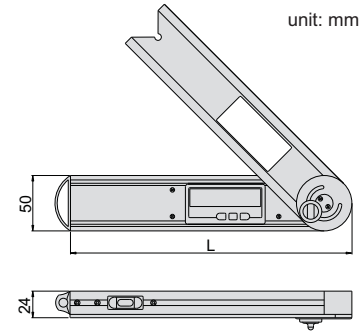

726**DIGITAL PROTRACTOR**

- ◆ Buttons: ON/OFF, HOLD, ZERO, ABS
- ◆ Measuring ranges can be set $0^{\circ}\sim 225^{\circ}$, $-225^{\circ}\sim 0^{\circ}$, $-45^{\circ}\sim 180^{\circ}$, $-180^{\circ}\sim -45^{\circ}$
- ◆ Remove the locking screw for 360° range
- ◆ With level vial
- ◆ Automatic power off

**Application**

Code	Range	Resolution	Accuracy	Size(L)
726-360-01	0-360°	0.05°	±0.15°	250mm