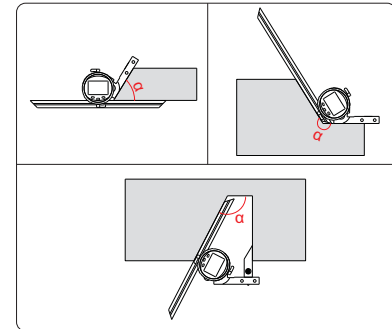

822**DIGITAL PROTRACTOR**

- ◆ Button function:
 - SET: preset the reading and change the measuring direction
 - MODE: choose range 90°, 180°, 360°
 - ZERO/ON/OFF: set zero and power on/off
- ◆ Data output
- ◆ With a 150mm blade and a 90° square
- ◆ Made of stainless steel

Set zero

Application

Code	Range	Resolution	Accuracy
822-360-01	0-360°	10"/0.005°	±5'