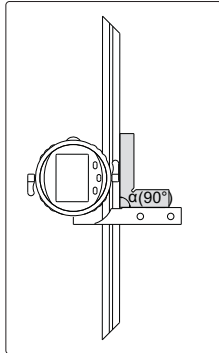

822**DIGITAL PROTRACTOR**

- ◆ Button function:
 - SET: preset the reading and change the measuring direction
 - MODE: choose range 90°, 180°, 360°
 - ZERO/ON/OFF: set zero and power on/off
- ◆ Data output
- ◆ With a 150mm blade and a 90° square
- ◆ Made of stainless steel

Set zero

Application

Code	Range	Resolution	Accuracy
822-360-01	0-360°	10"/0.005°	±5'