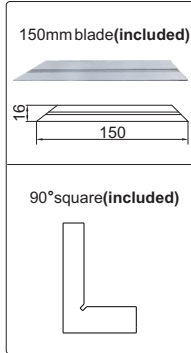

822**DIGITAL PROTRACTOR**

- ◆ Button function:
 - SET: preset the reading and change the measuring direction
 - MODE: choose range 90°, 180°, 360°
 - ZERO/ON/OFF: set zero and power on/off
- ◆ Data output
- ◆ With a 150mm blade and a 90° square
- ◆ Made of stainless steel

Set zero

Application

Code	Range	Resolution	Accuracy
822-360-01	0-360°	10"/0.005°	±5'