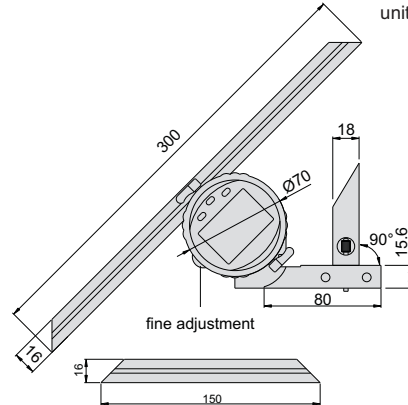

822**DIGITAL PROTRACTOR**

- ◆ Button function:
 - SET: preset the reading and change the measuring direction
 - MODE: choose range 90°, 180°, 360°
 - ZERO/ON/OFF: set zero and power on/off
- ◆ Data output
- ◆ With a 150mm blade and a 90° square
- ◆ Made of stainless steel

Set zero

Application

Code	Range	Resolution	Accuracy
822-360-01	0-360°	10"/0.005°	±5'