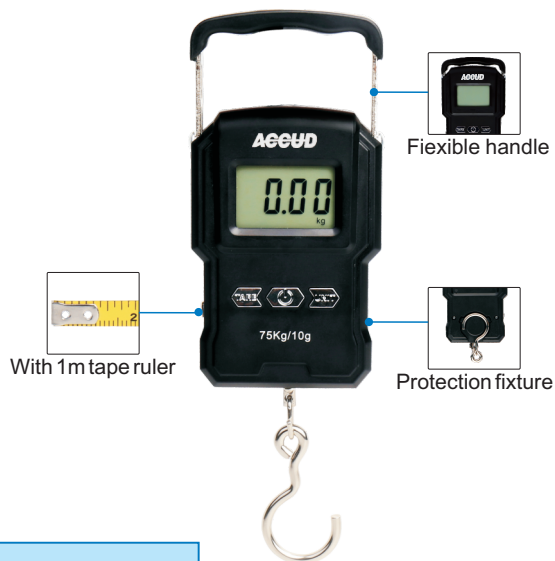

## PS075

## PORTABLE SCALE

- ◆ Pocket size, easy to carry
- ◆ It can also measure the dimension
- ◆ With back light
- ◆ Power off automatically
- ◆ Can show temperature

### SPECIFICATION

<b>Range</b>	0-75kg
<b>Resolution</b>	0.01kg
<b>Accuracy</b>	0.05kg (Weight ≤ 50kg), 0.2kg (Weight > 50kg)
<b>Unit</b>	kg, lb, JIN, oz
<b>Power supply</b>	2xAAA battery
<b>Dimension</b>	70x135x30mm
<b>Weight</b>	185g

### STANDARD DELIVERY

<b>Main unit</b>	1pc
<b>AAA battery</b>	2pcs