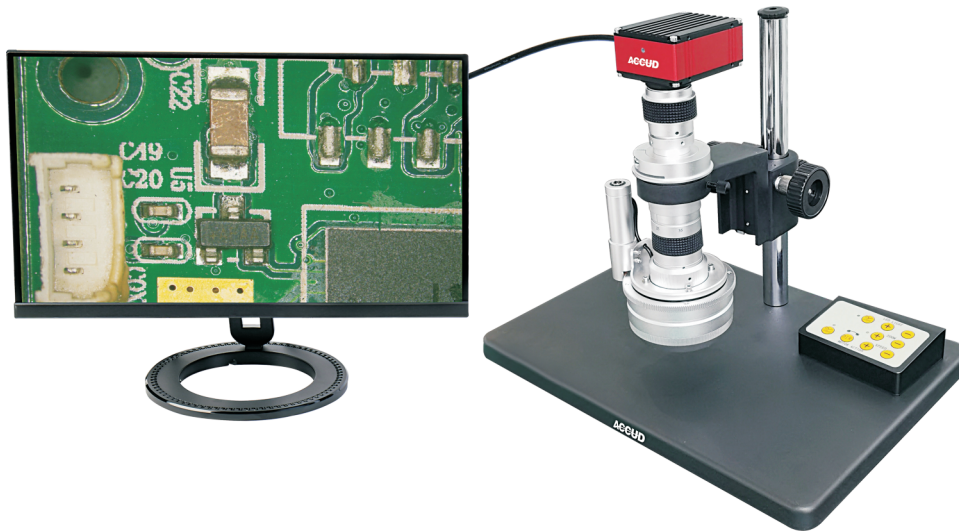

- ◆ 1080P HD image
- ◆ High frame rate, without any delay in quick movement
- ◆ Automatic exposure, white balance
- ◆ With taking photos functions

DVM3DS

**SPECIFICATION**

Code		DVM3D	DVM3DS
Display		without	with 21.5" HD monitor
Total magnification		25X~150X	
Direction/rotation adjustment		by controller	
Max.view field		16mmx9mm	
Working distance		20mm	
Camera	Pixel	2M	
	Resolution	1920x1080	
	Frame rate	60fps	
Frame rate		LED adjustable light (adjusted by controller)	
Base size		380mmx260mm(LxW)	
Weight		5.7kg	

**INCLUDED ACCESSORIES**

Main unit	1pc
Stand	1pc
Controller	1pc
AC/DC adapter	1pc
USB flash disk	1pc

**OPTIONAL ACCESSORIES**

X-Y stage(range: 76x65mm)	DVM-STAGE
---------------------------	-----------