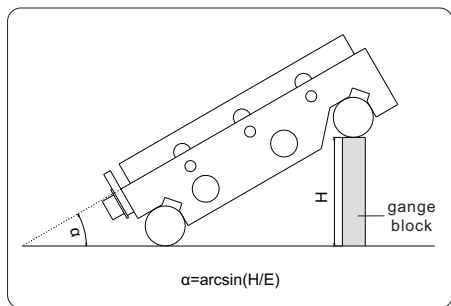

651-005-01

Code	Roller distance (E)	Table size(AxB)	Accuracy of α at 30°	C
651-005-01	100mm	130x25mm	±8"	25mm
651-005-02	100mm	130x83mm	±16"	30mm
651-010-01	200mm	250x40mm	±8"	40mm
651-010-02	200mm	250x85mm	±16"	40mm