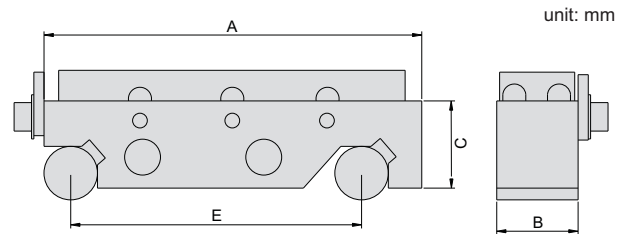

651-005-01

Code	Roller distance (E)	Table size(AxB)	Accuracy of α at 30°	C
651-005-01	100mm	130x25mm	±8"	25mm
651-005-02	100mm	130x83mm	±16"	30mm
651-010-01	200mm	250x40mm	±8"	40mm
651-010-02	200mm	250x85mm	±16"	40mm