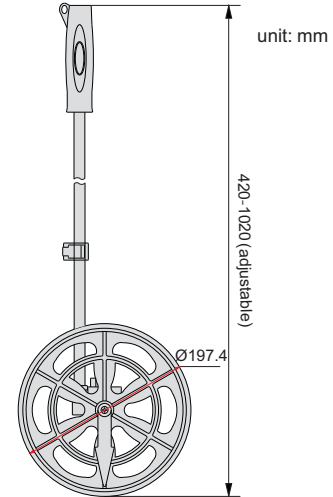

- ◆ ABS plastic frame, wear-resistant PU tire
- ◆ Three-section adjustable handle

Code	Range	Resolution
988-100-11	0.1-9999.9m	0.1m