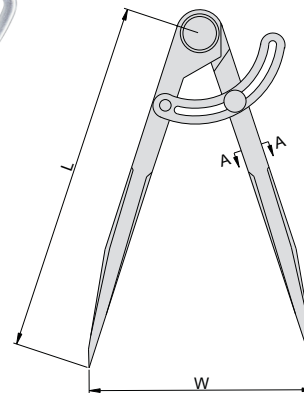

- ◆ Made of carbon steel
- ◆ Hardened points

Code	Size(L)	Range(W)	a	b
986-005-01	125mm	0 - 115mm	8.5	7
986-006-01	150mm	0 - 140mm	8.5	7
986-008-01	200mm	0 - 190mm	10	7
986-010-01	250mm	0 - 240mm	11	7
986-012-01	300mm	0 - 290mm	12	7
986-016-01	400mm	0 - 390mm	12	7
986-020-01	500mm	0 - 490mm	12	7
986-024-01	600mm	0 - 590mm	12	7
986-032-01	800mm	0 - 790mm	16	11
986-040-01	1000mm	0 - 990mm	16	11

unit: mm

986-005-01

package