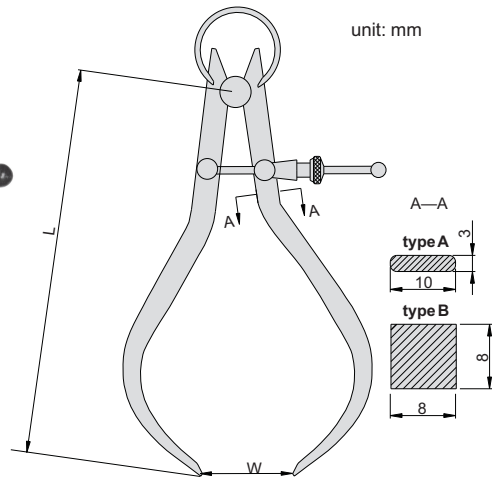

**SERIES 984**

**OUTSIDE SPRING CALIPER**

◆ Made of carbon steel

984-005-01

package

Code	Size(L)	Range(W)	Type
984-005-01	125mm	0 - 115mm	A
984-006-01	150mm	0 - 140mm	A
984-008-01	200mm	0 - 190mm	A
984-010-01	250mm	0 - 240mm	A
984-012-01	300mm	0 - 290mm	A
984-016-01	400mm	0 - 390mm	B
984-020-01	500mm	0 - 490mm	B
984-024-01	600mm	0 - 590mm	B