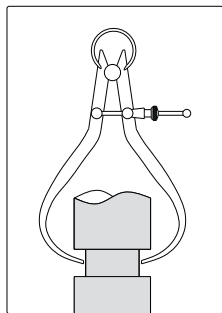

**SERIES 984**

**OUTSIDE SPRING CALIPER**

◆ Made of carbon steel

984-005-01

package

Code	Size(L)	Range(W)	Type
984-005-01	125mm	0 - 115mm	A
984-006-01	150mm	0 - 140mm	A
984-008-01	200mm	0 - 190mm	A
984-010-01	250mm	0 - 240mm	A
984-012-01	300mm	0 - 290mm	A
984-016-01	400mm	0 - 390mm	B
984-020-01	500mm	0 - 490mm	B
984-024-01	600mm	0 - 590mm	B