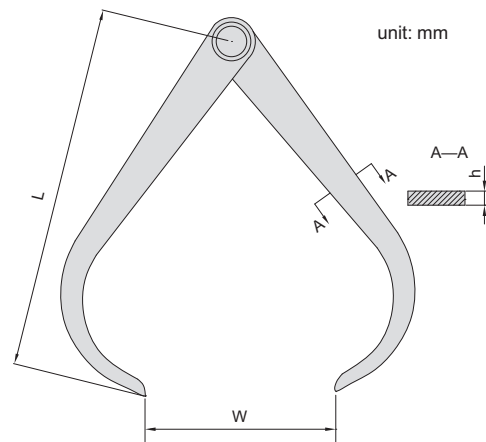

## OUTSIDE CALIPER

◆ Made of carbon steel

983-006-01

Code	Size(L)	Range(W)	h
983-006-01	150mm	0-150mm	2mm
983-008-01	200mm	0-200mm	2mm
983-010-01	250mm	0-250mm	3mm
983-012-01	300mm	0-300mm	3mm
983-016-01	400mm	0-400mm	3mm
983-020-01	500mm	0-500mm	3mm
983-024-01	600mm	0-600mm	3mm
983-032-01	800mm	0-800mm	4mm
983-040-01	1000mm	0-1000mm	4mm