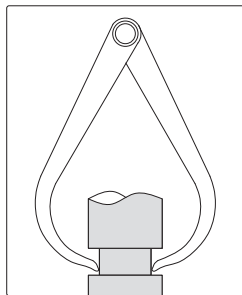

## OUTSIDE CALIPER

◆ Made of carbon steel

983-006-01

Code	Size(L)	Range(W)	h
983-006-01	150mm	0-150mm	2mm
983-008-01	200mm	0-200mm	2mm
983-010-01	250mm	0-250mm	3mm
983-012-01	300mm	0-300mm	3mm
983-016-01	400mm	0-400mm	3mm
983-020-01	500mm	0-500mm	3mm
983-024-01	600mm	0-600mm	3mm
983-032-01	800mm	0-800mm	4mm
983-040-01	1000mm	0-1000mm	4mm