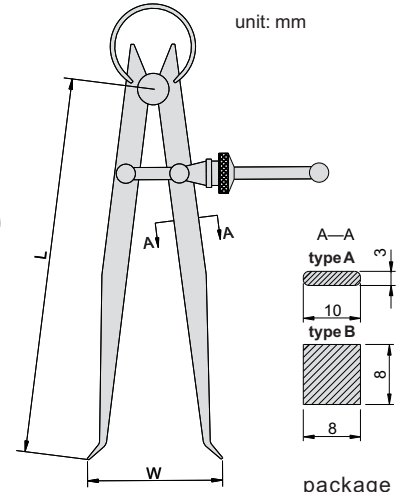

◆ Made of carbon steel

982-006-01

package

Code	Size(L)	Range(W)	Type
982-005-01	125mm	15 - 115mm	A
982-006-01	150mm	15 - 140mm	A
982-008-01	200mm	18 - 190mm	A
982-010-01	250mm	20 - 240mm	A
982-012-01	300mm	20 - 290mm	A
982-016-01	400mm	20 - 390mm	B
982-020-01	500mm	25 - 490mm	B
982-024-01	600mm	25 - 590mm	B