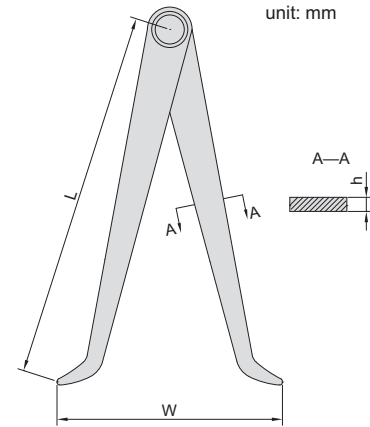

SERIES 981

INSIDE CALIPER

◆ Made of carbon steel

981-006-01

Code	Size(L)	Range(W)	h
981-006-01	150mm	15-150mm	2mm
981-008-01	200mm	15-200mm	2mm
981-010-01	250mm	15-250mm	3mm
981-012-01	300mm	15-300mm	3mm
981-016-01	400mm	30-400mm	3mm
981-020-01	500mm	30-500mm	3mm
981-024-01	600mm	30-600mm	3mm
981-032-01	800mm	30-800mm	4mm
981-040-01	1000mm	30-1000mm	4mm