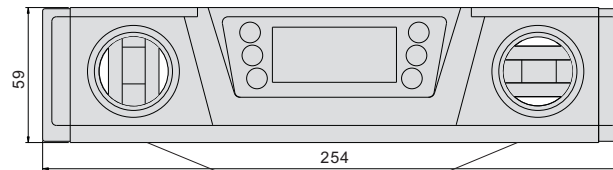

724

DIGITAL LEVEL

- ◆ Use as level or protractor
- ◆ Accuracy : $\pm 0.1^\circ$ (vertical and horizontal), $\pm 0.2^\circ$ (other direction)
- ◆ Buttons: on/off, CAL, hold, alarm, Mode, Ref
- ◆ With vertical and horizontal vials
- ◆ Magnetic base
- ◆ Adjust the display direction automatically

unit: mm

Magnetic base

use as level

use as protractor

Code	Range	Resolution
724-360-01	0 - 360° (4x90°)	0.05°