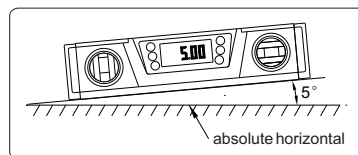

724

DIGITAL LEVEL

- ◆ Use as level or protractor
- ◆ Accuracy : $\pm 0.1^\circ$ (vertical and horizontal), $\pm 0.2^\circ$ (other direction)
- ◆ Buttons: on/off, CAL, hold, alarm, Mode, Ref
- ◆ With vertical and horizontal vials
- ◆ Magnetic base
- ◆ Adjust the display direction automatically

unit: mm

Magnetic base

use as level

use as protractor

Code	Range	Resolution
724-360-01	0 - 360° (4x90°)	0.05°