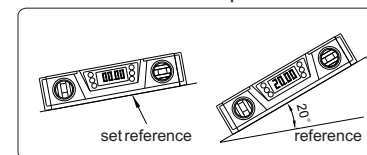

unit: mm

Magnetic base

use as level

use as protractor

Code	Range	Resolution
724-360-01	0 - 360° (4x90°)	0.05°