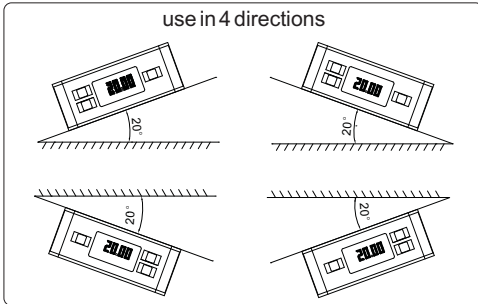

722**DIGITAL LEVEL****AEEUD**

- ◆ Use as level or protractor
- ◆ Resolution: 0.05°
- ◆ Accuracy : $\pm 0.1^\circ$ (vertical and horizontal),
 $\pm 0.2^\circ$ (other direction)
- ◆ Magnetic base, with groove
- ◆ Aluminum frame provides with high rigidity and low weight
- ◆ Absolute horizon reference can save in memory for ever

use in 4 directions

use as level

use as protractor

Code	Range	Dimension(LxWxH)
722-360-01	0 - 360° (90°x4)	150x60x33mm