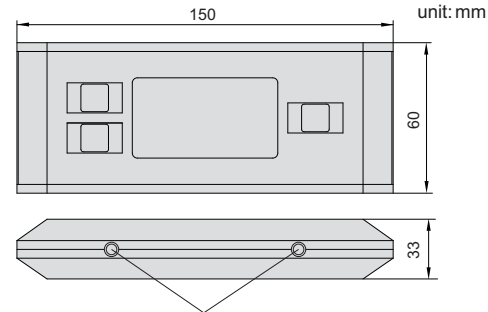

722**DIGITAL LEVEL****AEEUD**

- ◆ Use as level or protractor
- ◆ Resolution: 0.05°
- ◆ Accuracy : $\pm 0.1^\circ$ (vertical and horizontal),
 $\pm 0.2^\circ$ (other direction)
- ◆ Magnetic base, with groove
- ◆ Aluminum frame provides with high rigidity and low weight
- ◆ Absolute horizon reference can save in memory for ever

use in 4 directions

use as level

use as protractor

Code	Range	Dimension(LxWxH)
722-360-01	0 - 360° (90°x4)	150x60x33mm