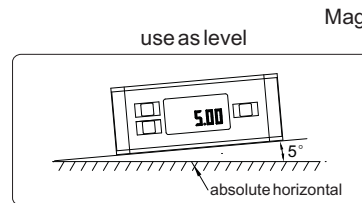

722**DIGITAL LEVEL****AEEUD**

- ◆ Use as level or protractor
- ◆ Resolution: 0.05°
- ◆ Accuracy : $\pm 0.1^\circ$ (vertical and horizontal),
 $\pm 0.2^\circ$ (other direction)
- ◆ Magnetic base, with groove
- ◆ Aluminum frame provides with high rigidity and low weight
- ◆ Absolute horizon reference can save in memory for ever

use in 4 directions

use as level

use as protractor

Code	Range	Dimension(LxWxH)
722-360-01	0 - 360° (90°x4)	150x60x33mm