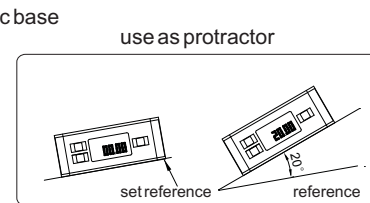

722**DIGITAL LEVEL****AEEUD**

- ◆ Use as level or protractor
- ◆ Resolution: 0.05°
- ◆ Accuracy : $\pm 0.1^\circ$ (vertical and horizontal),
 $\pm 0.2^\circ$ (other direction)
- ◆ Magnetic base, with groove
- ◆ Aluminum frame provides with high rigidity and low weight
- ◆ Absolute horizon reference can save in memory for ever

use in 4 directions

use as level

use as protractor

Code	Range	Dimension(LxWxH)
722-360-01	0 - 360° (90°x4)	150x60x33mm