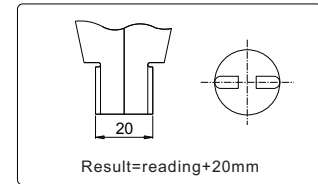

131-020-11

- ◆ Resolution: 0.01mm/0.0005"
- ◆ Buttons: on/off, zero, mm/inch, ABS, data preset
- ◆ Data output(cable code:100-15)
- ◆ Made of stainless steel

Code	Range	Accuracy	a	b	c	h	L
131-012-11	0-300mm/0-12"	±0.05mm	18	56	24	100	420
131-020-11	0-500mm/0-20"	±0.05mm	18	56	24	100	675
131-020-12	0-500mm/0-20"	±0.06mm	18	56	24	150	675
131-024-11	0-600mm/0-24"	±0.05mm	18	56	24	100	770
131-028-11	0-800mm/0-32"	±0.07mm	24	67	31	150	1025
131-040-11	0-1000mm/0-40"	±0.08mm	24	67	31	150	1220