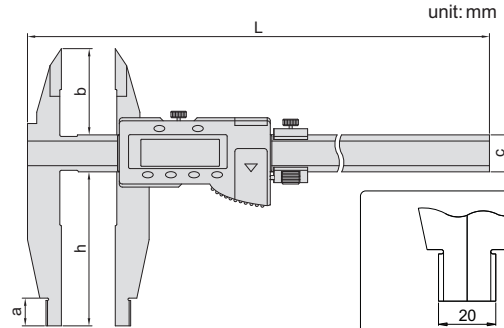

131-020-11

- ◆ Resolution: 0.01mm/0.0005"
- ◆ Buttons: on/off, zero, mm/inch, ABS, data preset
- ◆ Data output(cable code:100-15)
- ◆ Made of stainless steel

Code	Range	Accuracy	a	b	c	h	L
131-012-11	0-300mm/0-12"	±0.05mm	18	56	24	100	420
131-020-11	0-500mm/0-20"	±0.05mm	18	56	24	100	675
131-020-12	0-500mm/0-20"	±0.06mm	18	56	24	150	675
131-024-11	0-600mm/0-24"	±0.05mm	18	56	24	100	770
131-028-11	0-800mm/0-32"	±0.07mm	24	67	31	150	1025
131-040-11	0-1000mm/0-40"	±0.08mm	24	67	31	150	1220