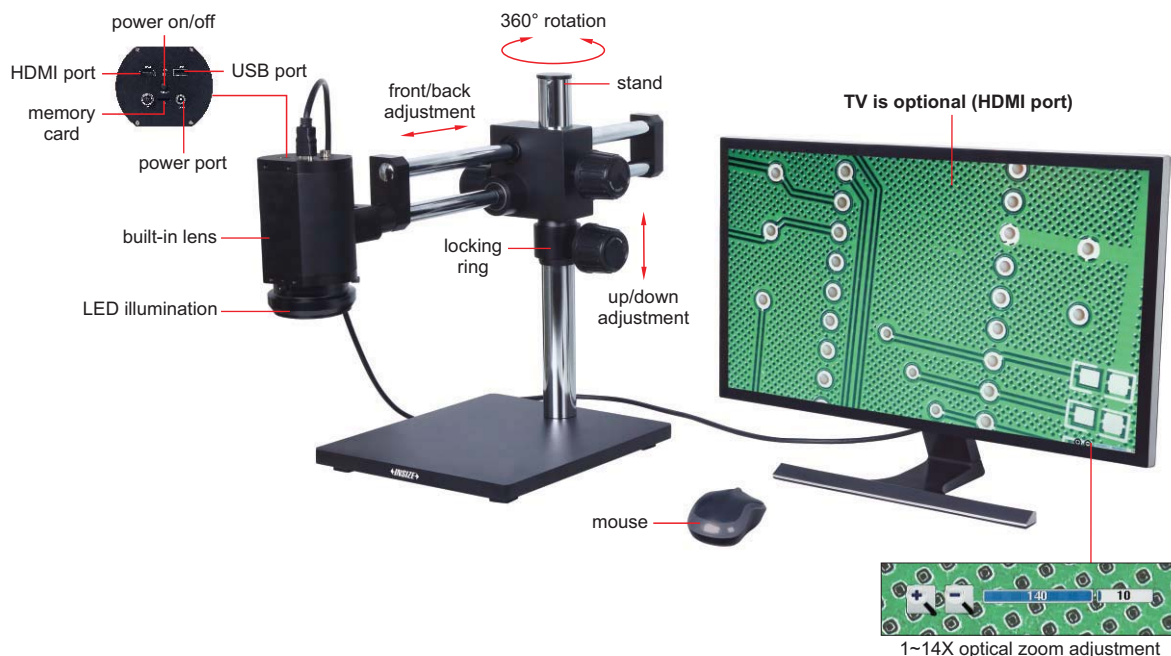

AUTO FOCUS DIGITAL MICROSCOPE CODE 5302-AF105

AUTO FOCUS

TAKE PICTURES
AND VIDEOS

- 1080P high-definition image
- Auto focus camera
- Take pictures and videos, saved to memory card
- Connected to TV by HDMI port
- Automatic exposure and white balance
- Brightness, contrast ratio, gain are adjustable
- Display cross hair (blue/green/red/yellow/black/brown colors)

display cross hair
(blue/green/red/yellow/black/brown colors)

8G memory card
and holder (included)

SPECIFICATION

Magnification	1.8X~27.5X (on 28" TV)
Sensor	1/2.8" CMOS
Pixel	2M
Resolution	1920×1080
Frame rate	60fps
Auto focus distance	100mm~∞
Output	HDMI
Power supply	power adapter
Dimension (L×W×H)	500×280×410mm
Weight	17kg

STANDARD DELIVERY

Main unit (with stand)	1 pc
LED illumination	1 pc
8G memory card and holder	1 pc
Mouse	1 pc
HDMI cable (for TV)	1 pc
Power adapter	2 pcs

FOCUS DISTANCE, MAGNIFICATION AND VIEW FIELD (MANUAL FOCUS MODE)

Focus distance	Adjustable magnification (on 28" TV)	View field
100mm	4.5~27.5X	24×14~161×90mm
150mm	3~21X	30×17~240×128mm
200mm	2.3~17.5X	38×20~305×176mm
250mm	2~15X	42×24~320×210mm
270mm	1.8~14.4X	43×25~378×240mm