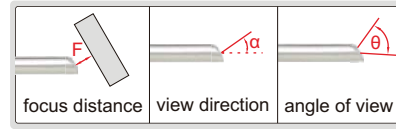

RIGID BORESCOPIES

IP67
WATERPROOF

ISV-1H4300

- Focus distance: 2mm, depth of view: 5~100mm
- Dust/waterproof level: IP67
- Can be used in liquid with temperature -10°C~85°C

view direction 0°

view direction $\alpha=30^\circ$ or 70°

view direction $\alpha=90^\circ$

SPECIFICATION

Code	Length (L)	View direction (α)	Diameter (D)	Angle of view (θ)
ISV-1H4170	174mm	0°	4mm	≥60°
ISV-1H4173	174mm	30°		
ISV-1H4177	174mm	70°		
ISV-1H4179	166mm	90°		
ISV-1H4300	302mm	0°		
ISV-1H4303	302mm	30°		
ISV-1H4307	302mm	70°		
ISV-1H4309	297mm	90°		

Code	Length (L)	View direction (α)	Diameter (D)	Angle of view (θ)
ISV-1H6200	209mm	0°	6mm	≥70°
ISV-1H6203	209mm	30°		
ISV-1H6207	209mm	70°		
ISV-1H6209	166mm	90°		
ISV-1H6320	328mm	0°		
ISV-1H6323	328mm	30°		
ISV-1H6327	328mm	70°		
ISV-1H6329	330mm	90°		