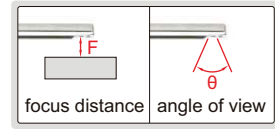

RIGID BORESCOPIES

IP67
WATERPROOF

ISV-1H4300

- Focus distance: 2mm, depth of view: 5~100mm
- Dust/waterproof level: IP67
- Can be used in liquid with temperature -10°C~85°C

view direction 0°

view direction $\alpha=30^\circ$ or 70°

view direction $\alpha=90^\circ$

SPECIFICATION

Code	Length (L)	View direction (α)	Diameter (D)	Angle of view (θ)
ISV-1H4170	174mm	0°	4mm	≥60°
ISV-1H4173	174mm	30°		
ISV-1H4177	174mm	70°		
ISV-1H4179	166mm	90°		
ISV-1H4300	302mm	0°		
ISV-1H4303	302mm	30°		
ISV-1H4307	302mm	70°		
ISV-1H4309	297mm	90°		

Code	Length (L)	View direction (α)	Diameter (D)	Angle of view (θ)
ISV-1H6200	209mm	0°	6mm	≥70°
ISV-1H6203	209mm	30°		
ISV-1H6207	209mm	70°		
ISV-1H6209	166mm	90°		
ISV-1H6320	328mm	0°		
ISV-1H6323	328mm	30°		
ISV-1H6327	328mm	70°		
ISV-1H6329	330mm	90°		