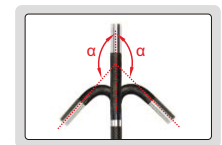

# HIGH-DEFINITION 360° SWIVEL VIDEOSCOPIES

**IP64**  
WATERPROOF

**TUNGSTEN WIRE WEAVED CABLE**  
BREAK AND WEAR RESISTANCE

**ISV-MS726**

bend in any direction

360° swivel in clockwise and counter-clockwise

bend within α

## SPECIFICATION

Code		ISV-MS716	ISV-MS726	ISV-MS736	ISV-MS714	ISV-MS724	ISV-MS734
Lens	diameter (D)	6.5mm			4.5mm		
	lens bending range (α)	±160°			±120°		
	focus distance (F)	15mm~∞			8~80mm		
	viewing angle (θ)	>120°					
	illumination	6 pcs LED					
	pixel	0.92M					
	resolution	1280x720					
	dust/waterproof	IP64					
	bend control	manual joystick					
Cable	length	1m	1.5m	3m	1m	1.5m	3m
	type	tungsten wire weaved cable					
Main unit	function	take picture, take video					
	file format	picture: JPG, video: AVI					
	image process	brightness, image quality zoom (1X, 1.5X, 2X, 2.5X, 3X)					
	memory	32G SD card					
	output	TV, USB, HDMI					
	temperature sensing	display real-time temperature of the probe					
	screen rotation	180°					
power supply	rechargeable battery (for 4 hours working) AC/DC adapter (for continuous working)						
Weight	600g	650g	800g	550g	600g	700g	