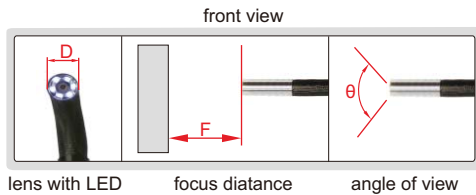

# HIGH-DEFINITION 360° SWIVEL VIDEOSCOPIES

**IP64**  
WATERPROOF

**TUNGSTEN WIRE WEAVED CABLE**  
BREAK AND WEAR RESISTANCE

**ISV-MS726**

bend in any direction

360° swivel in clockwise and counter-clockwise

bend within α

## SPECIFICATION

Code		ISV-MS716	ISV-MS726	ISV-MS736	ISV-MS714	ISV-MS724	ISV-MS734
Lens	diameter (D)	6.5mm			4.5mm		
	lens bending range (α)	±160°			±120°		
	focus distance (F)	15mm~∞			8~80mm		
	viewing angle (θ)	>120°					
	illumination	6 pcs LED					
	pixel	0.92M					
	resolution	1280x720					
	dust/waterproof	IP64					
	bend control	manual joystick					
Cable	length	1m	1.5m	3m	1m	1.5m	3m
	type	tungsten wire weaved cable					
Main unit	function	take picture, take video					
	file format	picture: JPG, video: AVI					
	image process	brightness, image quality zoom (1X, 1.5X, 2X, 2.5X, 3X)					
	memory	32G SD card					
	output	TV, USB, HDMI					
	temperature sensing	display real-time temperature of the probe					
	screen rotation	180°					
power supply	rechargeable battery (for 4 hours working) AC/DC adapter (for continuous working)						
Weight	600g	650g	800g	550g	600g	700g	