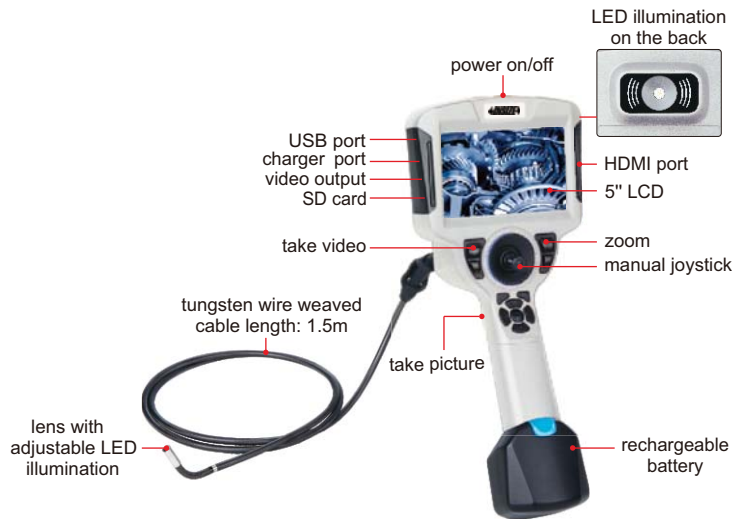

# HIGH-DEFINITION 360° SWIVEL VIDEOSCOPIES

**IP64**  
WATERPROOF

**TUNGSTEN WIRE WEAVED CABLE**  
BREAK AND WEAR RESISTANCE

**ISV-MS726**

bend in any direction

360° swivel in clockwise and counter-clockwise

## SPECIFICATION

Code		ISV-MS716	ISV-MS726	ISV-MS736	ISV-MS714	ISV-MS724	ISV-MS734
Lens	diameter (D)	6.5mm			4.5mm		
	lens bending range (α)	±160°			±120°		
	focus distance (F)	15mm~∞			8~80mm		
	viewing angle (θ)	>120°					
	illumination	6 pcs LED					
	pixel	0.92M					
	resolution	1280x720					
	dust/waterproof	IP64					
	bend control	manual joystick					
Cable	length	1m	1.5m	3m	1m	1.5m	3m
	type	tungsten wire weaved cable					
Main unit	function	take picture, take video					
	file format	picture: JPG, video: AVI					
	image process	brightness, image quality zoom (1X, 1.5X, 2X, 2.5X, 3X)					
	memory	32G SD card					
	output	TV, USB, HDMI					
	temperature sensing	display real-time temperature of the probe					
	screen rotation	180°					
power supply	rechargeable battery (for 4 hours working) AC/DC adapter (for continuous working)						
Weight	600g	650g	800g	550g	600g	700g	

connect to 13.3" high-definition display (with stand and HDMI cable) (**optional**)

## STANDARD DELIVERY

Main unit	1 pc
Cable with lens	1 pc
32G SD card	1 pc
AC/DC adapter	1 pc
Video output cable	1 pc
USB cable	1 pc