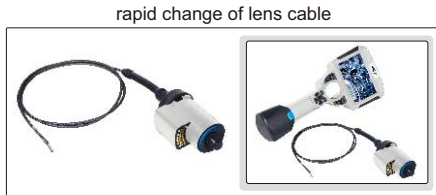

# HIGH-DEFINITION 360° SWIVEL VIDEOSCOPIES

**IP64**  
WATERPROOF

**TUNGSTEN WIRE WEAVED CABLE**  
BREAK AND WEAR RESISTANCE

**ISV-MS726**

bend in any direction

360° swivel in clockwise and counter-clockwise

## SPECIFICATION

Code		ISV-MS716	ISV-MS726	ISV-MS736	ISV-MS714	ISV-MS724	ISV-MS734
Lens	diameter (D)	6.5mm			4.5mm		
	lens bending range (α)	±160°			±120°		
	focus distance (F)	15mm~∞			8~80mm		
	viewing angle (θ)	>120°					
	illumination	6 pcs LED					
	pixel	0.92M					
	resolution	1280x720					
	dust/waterproof	IP64					
	bend control	manual joystick					
Cable	length	1m	1.5m	3m	1m	1.5m	3m
	type	tungsten wire weaved cable					
Main unit	function	take picture, take video					
	file format	picture: JPG, video: AVI					
	image process	brightness, image quality zoom (1X, 1.5X, 2X, 2.5X, 3X)					
	memory	32G SD card					
	output	TV, USB, HDMI					
	temperature sensing	display real-time temperature of the probe					
	screen rotation	180°					
power supply	rechargeable battery (for 4 hours working) AC/DC adapter (for continuous working)						
Weight	600g	650g	800g	550g	600g	700g	

connect to 13.3" high-definition display (with stand and HDMI cable) (**optional**)

## STANDARD DELIVERY

Main unit	1 pc
Cable with lens	1 pc
32G SD card	1 pc
AC/DC adapter	1 pc
Video output cable	1 pc
USB cable	1 pc