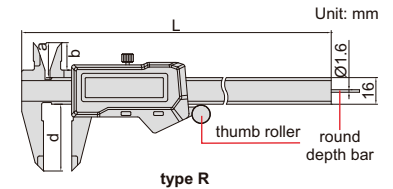

BLUETOOTH

IP67
WATERPROOF

1127-150

1127-150R

- Built-in bluetooth 4.0 wireless transmission module, connect with computers (with bluetooth receiver), mobile phones, tablets, etc., and output keyboard signals. Transmission distance is 10 meters
- IP67 dust/waterproof
- Resolution: 0.01mm/0.0005"
- Large display
- Button function: zero, on/off, mm/inch, data transmission
- Battery CR2032, automatic power off
- Meet DIN862
- Made of stainless steel

(mm)

Code	Range	Accuracy	Thumb roller	Type	L	a	b	d
1127-150 *	0-150mm/0-6"	±0.03mm	with	A	234	20	15	40
1127-200 *	0-200mm/0-8"	±0.03mm	with	A	286	24	19	50
1127-300 *	0-300mm/0-12"	±0.03mm	with	A	390	26	21.5	60
1127-150W *	0-150mm/0-6"	±0.03mm	without	A	234	20	15	40
1127-200W *	0-200mm/0-8"	±0.03mm	without	A	286	24	19	50
1127-300W *	0-300mm/0-12"	±0.03mm	without	A	390	26	21.5	60
1127-150R *	0-150mm/0-6"	±0.03mm	with	R	234	20	15	40