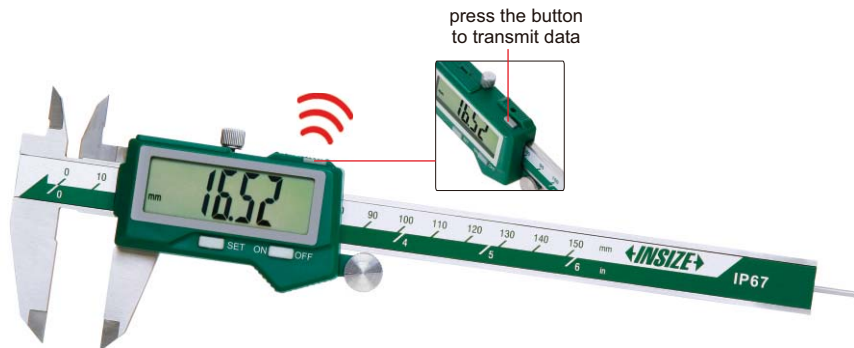

BLUETOOTH

IP67
WATERPROOF

1127-150

1127-150R

- Built-in bluetooth 4.0 wireless transmission module, connect with computers (with bluetooth receiver), mobile phones, tablets, etc., and output keyboard signals. Transmission distance is 10 meters
- IP67 dust/waterproof
- Resolution: 0.01mm/0.0005"
- Large display
- Button function: zero, on/off, mm/inch, data transmission
- Battery CR2032, automatic power off
- Meet DIN862
- Made of stainless steel

(mm)

Code	Range	Accuracy	Thumb roller	Type	L	a	b	d
1127-150 *	0-150mm/0-6"	±0.03mm	with	A	234	20	15	40
1127-200 *	0-200mm/0-8"	±0.03mm	with	A	286	24	19	50
1127-300 *	0-300mm/0-12"	±0.03mm	with	A	390	26	21.5	60
1127-150W *	0-150mm/0-6"	±0.03mm	without	A	234	20	15	40
1127-200W *	0-200mm/0-8"	±0.03mm	without	A	286	24	19	50
1127-300W *	0-300mm/0-12"	±0.03mm	without	A	390	26	21.5	60
1127-150R *	0-150mm/0-6"	±0.03mm	with	R	234	20	15	40