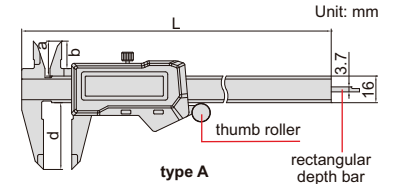

BLUETOOTH

IP67
WATERPROOF

1127-150

1127-150R

- Built-in bluetooth 4.0 wireless transmission module, connect with computers (with bluetooth receiver), mobile phones, tablets, etc., and output keyboard signals. Transmission distance is 10 meters
- IP67 dust/waterproof
- Resolution: 0.01mm/0.0005"
- Large display
- Button function: zero, on/off, mm/inch, data transmission
- Battery CR2032, automatic power off
- Meet DIN862
- Made of stainless steel

(mm)

Code	Range	Accuracy	Thumb roller	Type	L	a	b	d
1127-150 *	0-150mm/0-6"	±0.03mm	with	A	234	20	15	40
1127-200 *	0-200mm/0-8"	±0.03mm	with	A	286	24	19	50
1127-300 *	0-300mm/0-12"	±0.03mm	with	A	390	26	21.5	60
1127-150W *	0-150mm/0-6"	±0.03mm	without	A	234	20	15	40
1127-200W *	0-200mm/0-8"	±0.03mm	without	A	286	24	19	50
1127-300W *	0-300mm/0-12"	±0.03mm	without	A	390	26	21.5	60
1127-150R *	0-150mm/0-6"	±0.03mm	with	R	234	20	15	40