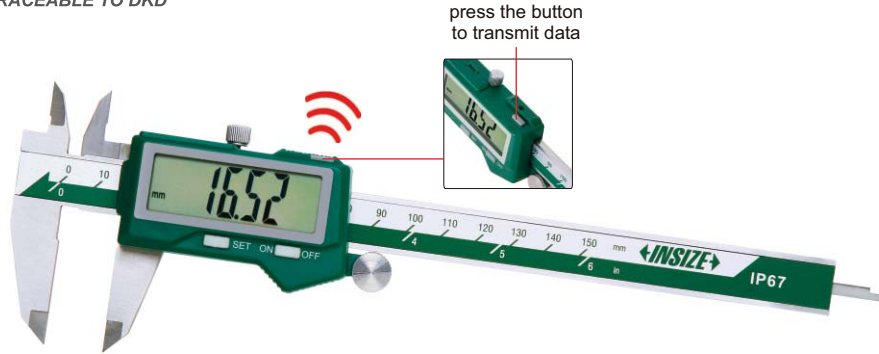

BLUETOOTH

IP67
WATERPROOF

1127-150

1127-150R

- Built-in bluetooth 4.0 wireless transmission module, connect with computers (with bluetooth receiver), mobile phones, tablets, etc., and output keyboard signals. Transmission distance is 10 meters
- IP67 dust/waterproof
- Resolution: 0.01mm/0.0005"
- Large display
- Button function: zero, on/off, mm/inch, data transmission
- Battery CR2032, automatic power off
- Meet DIN862
- Made of stainless steel