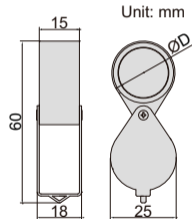

- Glass lens

| Code | Magnification | Lens diameter (ØD) |
|--------|---------------|--------------------|
| 7511-8 | 10X | Ø21mm |

closed

FOLDING MAGNIFIER

7511-8