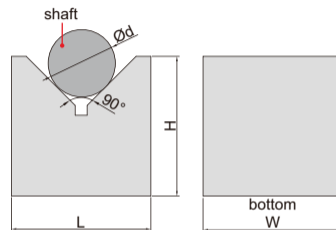

GRANITE V-BLOCK SETS

- Two V-blocks per set

6897-1

Code	Size (LxWxH)	Range of shafts ($\varnothing d$)	Parallelism of V groove to bottom	Height difference of a matchet pair
6897-1	70x50x70mm	6-75mm	4 μ m	5 μ m
6897-2	100x50x70mm	6-99mm	4 μ m	5 μ m